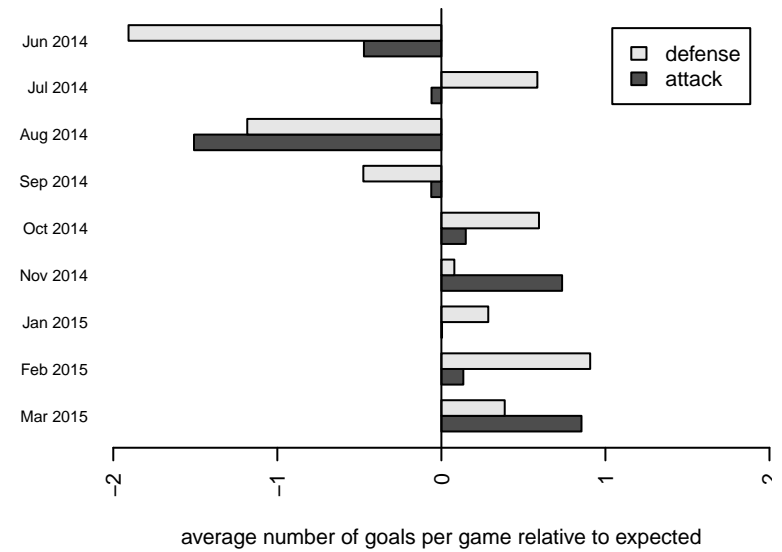

Performance relative to 13 month average