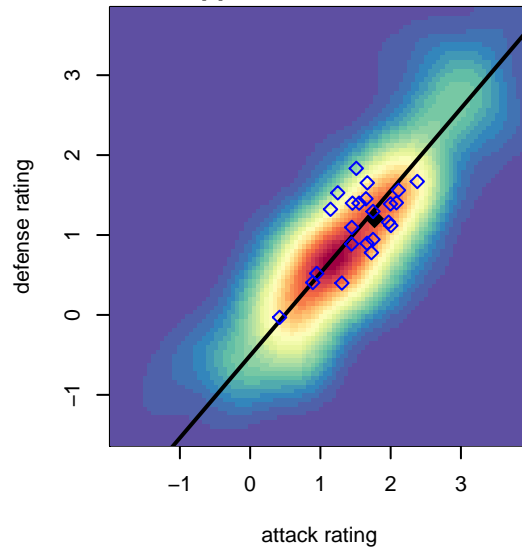

## FC Alliance B B00

FC Alliance  
 Woodinville, WA  
 B00 total strength=1229  
 attack=5.87 defense=3.33  
 fall league = RCL B00 Div 3  
 spr league = Win RCL B00 Div 3  
 notes= White

alt names used:  
 FC ALLIANCE B00 B (WA)  
 FC Alliance B00 B  
 FC Alliance B00 B  
 FC Alliance B00 B  
 FC ALLIANCE B00 B (WA)  
 FC Alliance B00 B  
 FC Alliance B00 B

**attack and defense variance (black dot)  
relative to other teams  
and top 10 in region**

**attack and defense rating  
relative to others at age  
and all opponents in last 13 months**

**Performance relative to 13 month average**