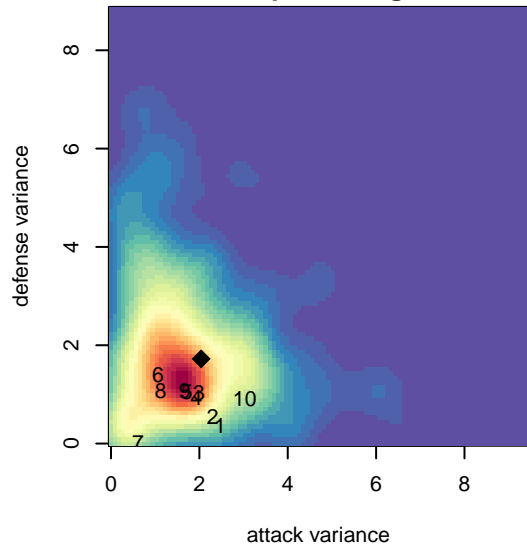

## FC Alliance B B00

FC Alliance  
 Woodinville, WA  
 B00 total strength=1229  
 attack=5.87 defense=3.33  
 fall league = RCL B00 Div 3  
 spr league = Win RCL B00 Div 3  
 notes= White

alt names used:  
 FC ALLIANCE B00 B (WA)  
 FC Alliance B00 B  
 FC Alliance B00 B  
 FC Alliance B00 B  
 FC ALLIANCE B00 B (WA)  
 FC Alliance B00 B  
 FC Alliance B00 B

**attack and defense variance (black dot)  
relative to other teams  
and top 10 in region**

**attack and defense rating  
relative to others at age  
and all opponents in last 13 months**

**Performance relative to 13 month average**