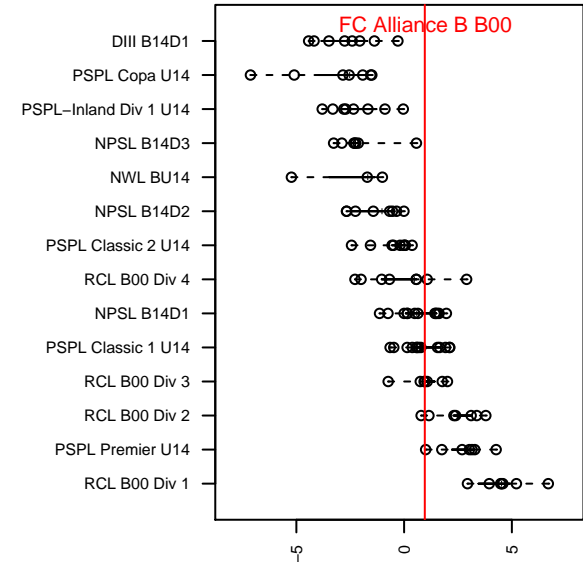

## FC Alliance B B00

FC Alliance  
 Woodinville, WA  
 B00 total strength=1229  
 attack=5.87 defense=3.33  
 fall league = RCL B00 Div 3  
 spr league = Win RCL B00 Div 3  
 notes= White

alt names used:  
 FC ALLIANCE B00 B (WA)  
 FC Alliance B00 B  
 FC Alliance B00 B  
 FC Alliance B00 B  
 FC ALLIANCE B00 B (WA)  
 FC Alliance B00 B  
 FC Alliance B00 B

**attack and defense variance (black dot)  
relative to other teams  
and top 10 in region**

**attack and defense rating  
relative to others at age  
and all opponents in last 13 months**

**Performance relative to 13 month average**