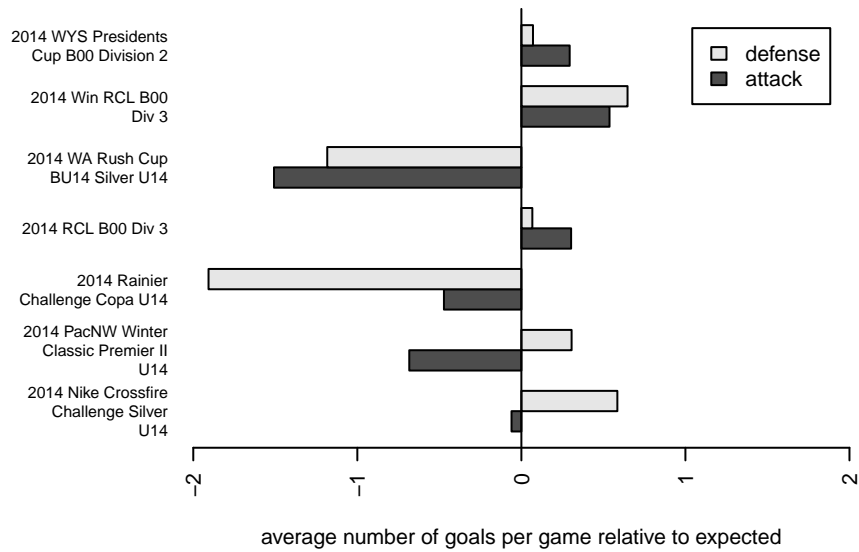

Venues played:  
 2013 Challenge Cup B00 Division 2 – Challeng  
 2014 Rainier Challenge Copa U14  
 2014 Nike Crossfire Challenge Silver U14  
 2014 WA Rush Cup BU14 Silver U14  
 2014 RCL B00 Div 3  
 2014 Win RCL B00 Div 3  
 2014 PacNW Winter Classic Premier II U14  
 2014 WYS Presidents Cup B00 Division 2

**attack and defense variance (black dot)  
relative to other teams  
and top 10 in region**

**attack and defense rating  
relative to others at age  
and all opponents in last 13 months**

**Performance relative to 13 month average**