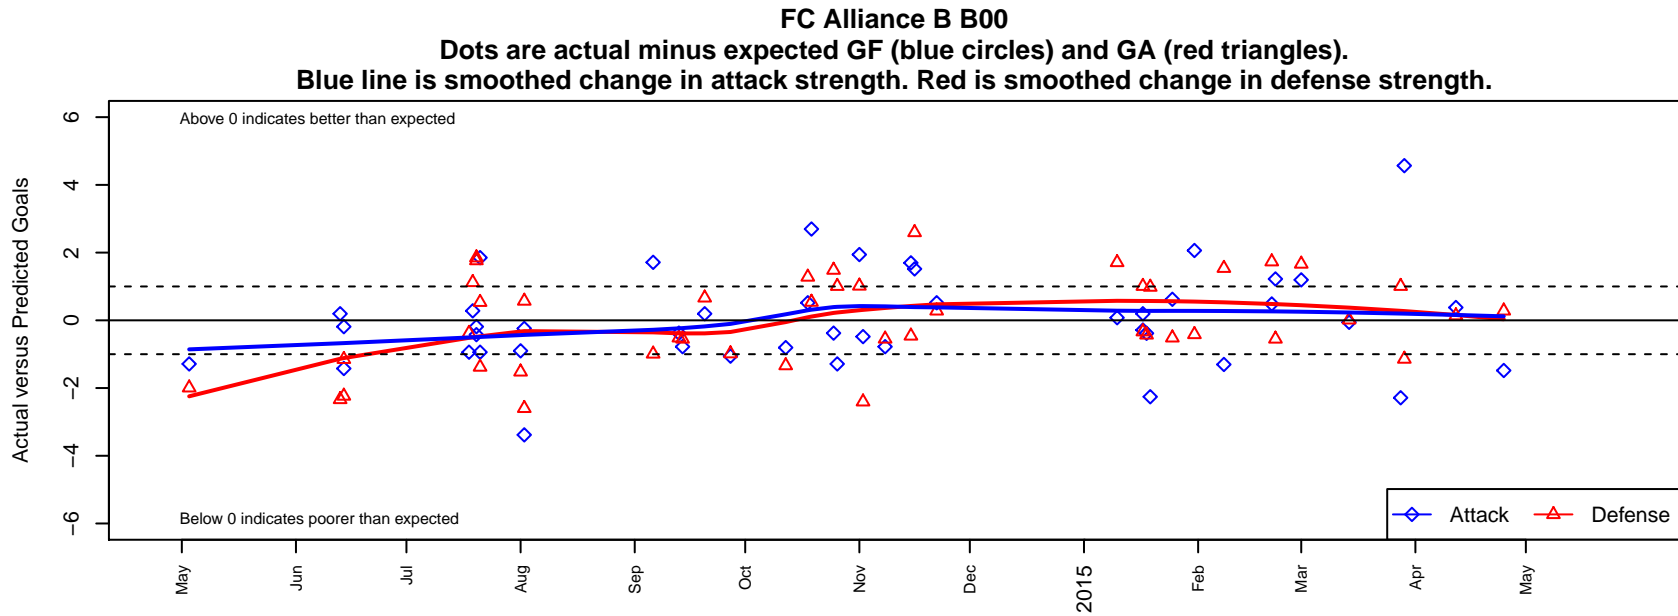

## FC Alliance B B00

FC Alliance  
 Woodinville, WA  
 B00 total strength=1229  
 attack=5.87 defense=3.33  
 fall league = RCL B00 Div 3  
 spr league = Win RCL B00 Div 3  
 notes= White

alt names used:  
 FC ALLIANCE B00 B (WA)  
 FC Alliance B00 B  
 FC Alliance B00 B  
 FC Alliance B00 B  
 FC ALLIANCE B00 B (WA)  
 FC Alliance B00 B  
 FC Alliance B00 B

**attack and defense variance (black dot)  
relative to other teams  
and top 10 in region**

**attack and defense rating  
relative to others at age  
and all opponents in last 13 months**

**Performance relative to 13 month average**